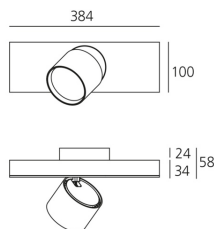

LUMINAIRE

- Watt: **22W**
- Spannung (V): **220-240V**
- Lichtstrom (lm): **1916lm**
- CCT: **2700K**
- Efficiency: **84%**
- Efficacy: **87.09lm/W**
- CRI: **90**
- Dimmable Typology: **Dali**

Anmerkungen

220/240Vac 50/60Hz electronic ballast included

ARTIKELNUMMER: BL30601

FUNKTIONEN

- Artikelnummer: **BL30601**
- Farbe: **White**
- Installation: **Projector**
- Serie: **Architectural Indoor**
- Anwendungsbereich: **Innenbeleuchtung**
- design: **Foster + Partners**

DIMENSION

- Länge: **cm 38.4**
- Breite: **cm 10**
- Höhe: **cm 5.8**
- Neigung: **90°**
- Drehung: **360°**