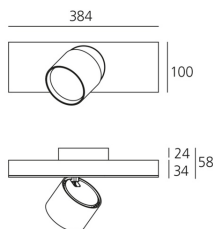

LUMINAIRE

- Watt: **22W**
- Voltage: **220-240V**
- Delivered lumens output: **1916lm**
- CCT: **2700K**
- Efficiency: **84%**
- Efficacy: **87.09lm/W**
- CRI: **90**
- Dimmable Typology: **Dali**

Notes

220/240Vac 50/60Hz electronic ballast included

PRODUCT CODE: BL30601

FEATURES

- Article Code: **BL30601**
- Colour: **White**
- Installation: **Projector**
- Series: **Architectural Indoor**
- Environment: **Indoor**
- design by: **Foster + Partners**

DIMENSIONS

- Length: **cm 38.4**
- Width: **cm 10**
- Height: **cm 5.8**
- Inclination: **90°**
- Rotation: **360°**