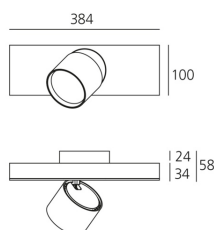

LUMINAIRE

- Watt: **22W**
- Voltage: **220-240V**
- Delivered lumens output: **2052lm**
- CCT: **3000K**
- Efficiency: **84%**
- Efficacy: **93.25lm/W**
- CRI: **90**
- Dimmable Typology: **Dali**

Notes

220/240Vac 50/60Hz electronic ballast included

PRODUCT CODE: BL30701

FEATURES

- Article Code: **BL30701**
- Colour: **White**
- Installation: **Projector**
- Series: **Architectural Indoor**
- Environment: **Indoor**
- design by: **Foster + Partners**

DIMENSIONS

- Length: **cm 38.4**
- Width: **cm 10**
- Height: **cm 5.8**
- Inclination: **90°**
- Rotation: **360°**