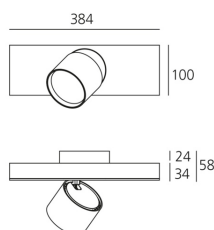

DIMENSIONS

- Length: **cm 38.4**
- Width: **cm 10**
- Height: **cm 5.8**
- Inclination: **90°**
- Rotation: **360°**

IP20   Dimmerable: 

LUMINAIRE

- Watt: **22W**
- Voltage: **220-240V**
- Delivered lumens output: **2204lm**
- CCT: **4000K**
- Efficiency: **84%**
- Efficacy: **100.19lm/W**
- CRI: **90**
- Dimmable Typology: **Dali**