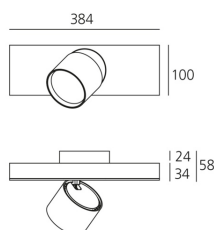

PRODUCT CODE: BL30801

FEATURES

- Article Code: **BL30801**
- Colour: **White**
- Installation: **Projector**
- Series: **Architectural Indoor**
- Environment: **Indoor**
- design by: **Foster + Partners**

DIMENSIONS

- Length: **cm 38.4**
- Width: **cm 10**
- Height: **cm 5.8**
- Inclination: **90°**
- Rotation: **360°**

LUMINAIRE

- Watt: **22W**
- Voltage: **220-240V**
- Delivered lumens output: **2204lm**
- CCT: **4000K**
- Efficiency: **84%**
- Efficacy: **100.19lm/W**
- CRI: **90**
- Dimmable Typology: **Dali**

Notes

220/240Vac 50/60Hz electronic ballast included