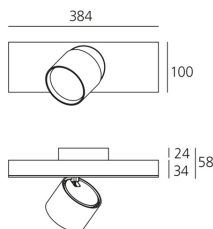

LUMINAIRE

- Watt: **22W**
- Spannung (V): **220-240V**
- Lichtstrom (lm): **1796lm**
- CCT: **2700K**
- Efficiency: **79%**
- Efficacy: **81.63lm/W**
- CRI: **90**
- Dimmable Typology: **Dali**

Anmerkungen

220/240Vac 50/60Hz electronic ballast included

ARTIKELNUMMER: BL32004

FUNKTIONEN

- Artikelnummer: **BL32004**
- Farbe: **Black**
- Installation: **Projector**
- Serie: **Architectural Indoor**
- Anwendungsbereich: **Innenbeleuchtung**
- design: **Foster + Partners**

DIMENSION

- Länge: **cm 38.4**
- Breite: **cm 10**
- Höhe: **cm 5.8**
- Neigung: **90°**
- Drehung: **360°**