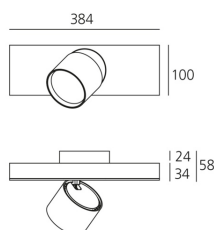

PRODUCT CODE: BL32004

FEATURES

- Article Code: **BL32004**
- Colour: **Black**
- Installation: **Projector**
- Series: **Architectural Indoor**
- Environment: **Indoor**
- design by: **Foster + Partners**

DIMENSIONS

- Length: **cm 38.4**
- Width: **cm 10**
- Height: **cm 5.8**
- Inclination: **90°**
- Rotation: **360°**

LUMINAIRE

- Watt: **22W**
- Voltage: **220-240V**
- Delivered lumens output: **1796lm**
- CCT: **2700K**
- Efficiency: **79%**
- Efficacy: **81.63lm/W**
- CRI: **90**
- Dimmable Typology: **Dali**

Notes

220/240Vac 50/60Hz electronic ballast included