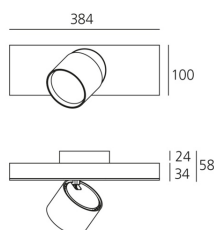

## DIMENSIONS

- Length: **cm 38.4**
- Width: **cm 10**
- Height: **cm 5.8**
- Inclination: **90°**
- Rotation: **360°**

IP20   Dimmerable: 