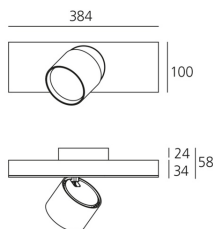

LUMINAIRE

- Watt: **22W**
- Voltage: **220-240V**
- Delivered lumens output: **1923lm**
- CCT: **3000K**
- Efficiency: **79%**
- Efficacy: **87.40lm/W**
- CRI: **90**
- Dimmable Typology: **Dali**

Notes

220/240Vac 50/60Hz electronic ballast included

PRODUCT CODE: BL32101

FEATURES

- Article Code: **BL32101**
- Colour: **White**
- Installation: **Projector**
- Series: **Architectural Indoor**
- Environment: **Indoor**
- design by: **Foster + Partners**

DIMENSIONS

- Length: **cm 38.4**
- Width: **cm 10**
- Height: **cm 5.8**
- Inclination: **90°**
- Rotation: **360°**