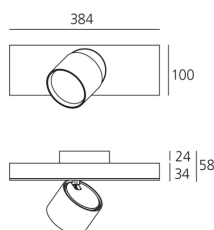

LUMINAIRE

- Watt: **22W**
- Spannung (V): **220-240V**
- Lichtstrom (lm): **2066lm**
- CCT: **4000K**
- Efficiency: **79%**
- Efficacy: **93.91lm/W**
- CRI: **90**
- Dimmable Typology: **Dali**

Anmerkungen

220/240Vac 50/60Hz electronic ballast included

ARTIKELNUMMER: BL32204

FUNKTIONEN

- Artikelnummer: **BL32204**
- Farbe: **Black**
- Installation: **Projector**
- Serie: **Architectural Indoor**
- Anwendungsbereich: **Innenbeleuchtung**
- design: **Foster + Partners Industrial Design**

DIMENSION

- Länge: **cm 38.4**
- Breite: **cm 10**
- Höhe: **cm 5.8**
- Neigung: **90°**
- Drehung: **360°**