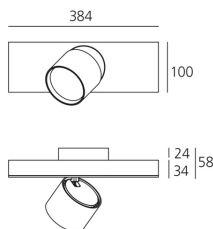

## DIMENSIONS

- Length: **cm 38.4**
- Width: **cm 10**
- Height: **cm 5.8**
- Inclination: **90°**
- Rotation: **360°**

IP20   Dimmerable: 