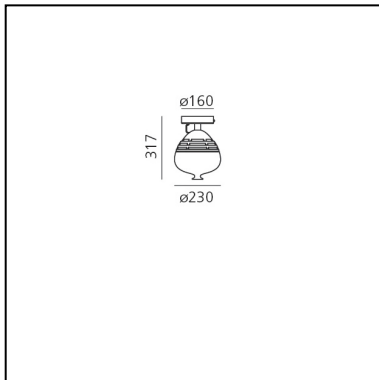

Invero 214 Ceiling LED 3000K White

Carlotta de Bevilacqua

IP20  Dimmerable: 

LUMINAIRE

- Watt: **29W**
- Delivered lumens output: **1581lm**
- CCT: **3000K**
- Efficiency: **66%**
- Efficacy: **54.53lm/W**
- CRI: **95**
- Dimmable Typology: **Push**

Notes

The product is composed of two distinct codes to be ordered separately: body lamp and crystal glass diffuser.

DESCRIPTION

As Icalmo, Invero combines the features of a craft technique with optoelectronics innovation. Added to Incipit - an optical, thermal and technological machine - Artemide combines a human and craft dimension, contemplating the beauty of imperfection thanks to the revisitation of the blown glass. Invero resumes in the proportions the classic form of the Veronese vase, typical of the Venetian glass production. It is a reinterpretation of the traditional glass processing techniques not only in the finish but also in the form that is translation of a specific craftsmanship production. Invero, even in its geometry, becomes a tribute to a historical memory, takes up ancient knowledge and values in a contemporary craft key skills, supporting and preserving them.

DIMENSIONS

- Height: **cm 31.7**
- Diameter: **cm 23**
- Base Diameter: **cm 16**

SOURCES INCLUDED

- Category: **Led**
- Number: **1**
- Watt: **29W**
- Color temperature (K): **3000K**