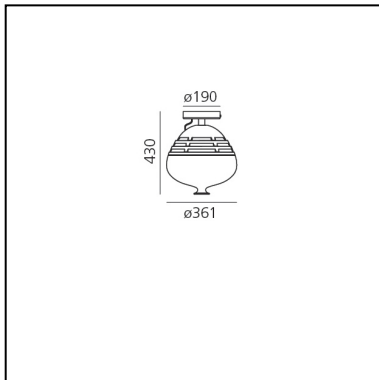

## LUMINAIRE

- Watt: **44W**
- Delivered lumens output: **2151lm**
- CCT: **3000K**
- Efficiency: **60%**
- Efficacy: **48.89lm/W**
- CRI: **95**
- Dimmable Typology: **Push**

### DIMENSIONS

- Height: **cm 43**
- Diameter: **cm 36.1**
- Base Diameter: **cm 19**

### SOURCES INCLUDED

- Category: **Led**
- Number: **1**
- Watt: **44W**
- Delivered lumens output: **4230lm**
- Color temperature (K): **3000K**
- CRI: **90**
- Color Tolerance: **MacAdam 2SDCM**