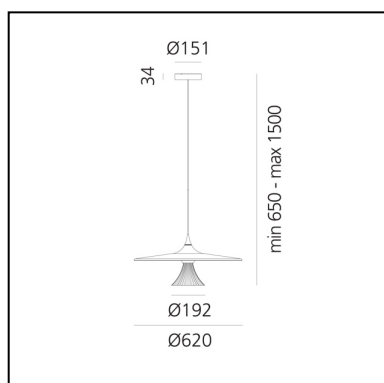

## LUMINAIRE

- Watt: **27W**
- Delivered lumen output: **1163lm**
- CCT: **3000K**
- Efficiency: **39%**
- Efficacy: **43.08lm/W**
- CRI: **90**
- Dimmable Typology: **Push**

## FEATURES

- Product Code: **1846030A**
- Colour: **Black/gold**
- Installation: **Suspension**
- Material: **Methacrylate, aluminium**
- Series: **Design Collection**
- Environment: **Indoor**
- design by: **Michele De Lucchi**

## DIMENSIONS

- Height: **288 mm**
- Diameter: **620 mm**
- Base Width: **34 mm**
- Base Diameter: **151 mm**
- Max Height from ceiling: **1500 mm**

## SOURCES INCLUDED

- Category: **Led**
- Number: **1**
- Watt: **27W**
- Delivered lumen output: **1786lm**
- Color temperature (K): **3000K**
- CRI: **90**