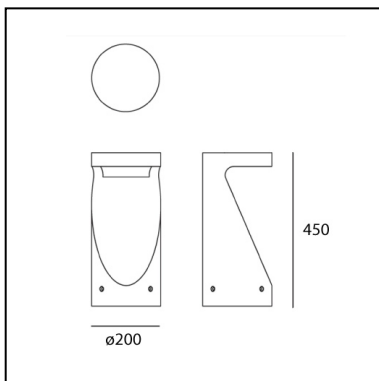

Ippolito 45

Alessandro Pedretti

IP65 

LUMINAIRE

- Watt: **15W**
- Delivered lumens output: **1137lm**
- CCT: **3000K**
- Efficiency: **81%**
- Efficacy: **75.8lm/W**
- CRI: **90**

DESCRIPTION

Light fixture with direct emission, with a unique high-performance monochromatic COB LED. Floor installation. Available in two heights (h 45cm and h 90cm). Composed by support with lamp compartment, lamp and ballast compartment. Cylindrical lamp support in engineering polymer (compact polyurethane), with co-molded galvanized steel reinforcing elements. Painted with polyurethane resistant to atmospheric and chemical agents. Fixture head in die-cast EN-AB 47100 aluminium, painted with 3-stage outdoor treatment: nanotechnologies, antioxidant primer, polyester paint. UV resistant diffuser in transparent shock resistant polycarbonate. Accessory compartment in polymers with closure cover in AISI 316. Hot galvanized steel mounting plate, with holes for ground fixing by means of log bolts or dowels. AISI 316 stainless steel screws and silicone seal gasket. Provided with IP67 cable and connector for the mains connection. Technical features of light fixtures in compliance with EN60598-1. IP Rating IP65. Insulation class II.

PRODUCT CODE: T085100

FEATURES

- Article Code: **T085100**
- Colour: **anthracite grey/light grey**
- Installation: **Floor**
- Material: **Aluminum, polycarbonate, polyurethane**
- Series: **Architectural Outdoor**
- design by: **Alessandro Pedretti**

DIMENSIONS

- Height: **cm 45**
- Diameter: **cm 20**
- Impact Resistance: **IK10**
- Glow Wire Test: **650°**

SOURCES INCLUDED

- Category: **Led**
- Number: **1**
- Watt: **15W**
- Delivered lumens output: **1290lm**
- Color temperature (K): **3000K**
- CRI: **80 typ**
- Color Tolerance: **MacAdam 2SDCM**