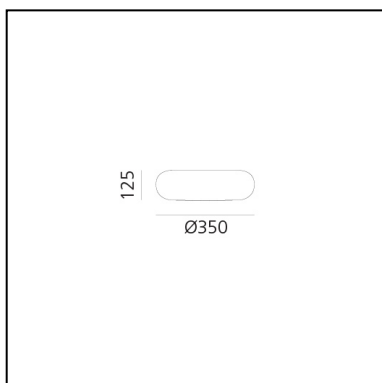

Itka 35 Table

Naoto Fukasawa

IP20  

LUMINAIRE

- Watt: **30W**
- Delivered lumens output: **1292lm**
- Efficiency: **74%**
- Efficacy: **43.08lm/W**

PRODUCT CODE: DX0060F10

FEATURES

- Article Code: **DX0060F10**
- Colour: **White**
- Installation: **Table**
- Material: **Blown glass, steel**
- Series: **Design Collection, Danese**
- Environment: **Indoor**
- design by: **Naoto Fukasawa**

DIMENSIONS

- Height: **cm 12.5**
- Diameter: **cm 35**
- Base Diameter: **cm 35**

NOT INCLUDED SOURCES

- Category: **FLUO**
- Number: **3**
- Watt: **10W**
- Socket: **E14**
- Class: **A**

ALTERNATIVE SOURCES

- Category: **LED RETROFIT**
- Number: **3**
- Watt: **4W**
- Socket: **E14**