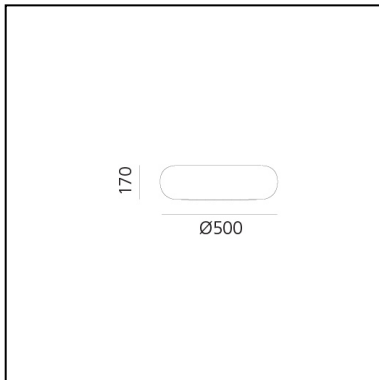

## LUMINAIRE

- Watt: **66W**
- Delivered lumens output: **2840lm**
- Efficiency: **66%**
- Efficacy: **43.04lm/W**

**PRODUCT CODE: DX0060G10**

## FEATURES

- Article Code: **DX0060G10**
- Colour: **White**
- Installation: **Table**
- Material: **Blown glass, steel**
- Series: **Design Collection, Danese**
- Environment: **Indoor**
- design by: **Naoto Fukasawa**

## DIMENSIONS

- Height: **cm 17**
- Diameter: **cm 50**
- Base Diameter: **cm 50**