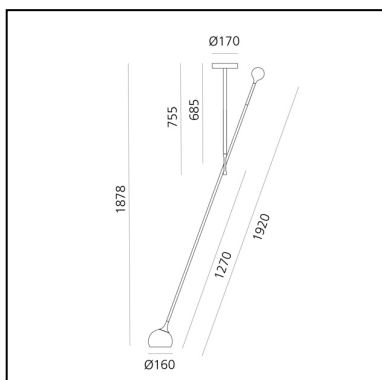

IXA - Ceiling XL - Anthracite

Foster + Partners Industrial Design

IP20   Dimmerable: 

LUMINAIRE

- Watt: **14W**
- CCT: **3000K**
- CRI: **90**

DESCRIPTION

* The product is not yet available.

PRODUCT CODE: NEW

FEATURES

- Article Code: - - -
- Colour: **Anthracite**
- Installation: **Ceiling**
- Series: **Design Collection, Novelties**
- design by: **Foster + Partners Industrial Design**

DIMENSIONS

- Height: **cm 187**
- Base Diameter: **cm 17**