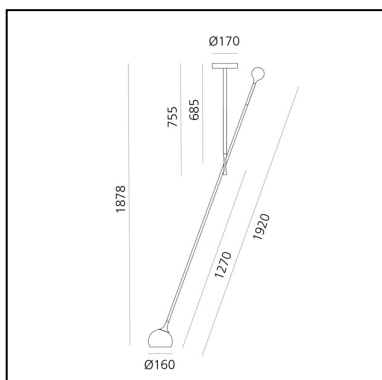

IXA - Ceiling XL - Blue

Foster + Partners Industrial Design

IP20  Dimmerable: 

LUMINAIRE

- Watt: **14W**
- CCT: **3000K**
- CRI: **90**

DESCRIPTION

* The product is not yet available.

PRODUCT CODE: NEW

FEATURES

- Article Code: - - -
- Colour: **Blue**
- Installation: **Ceiling**
- Series: **Design Collection, Novelties**
- design by: **Foster + Partners Industrial Design**

DIMENSIONS

- Height: **cm 187**
- Base Diameter: **cm 17**