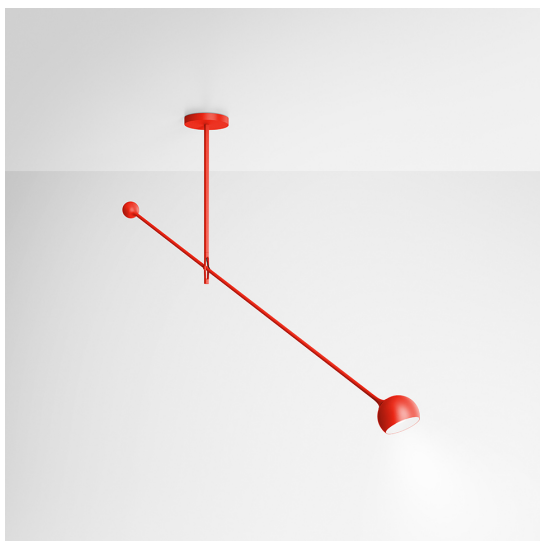

IXA - Ceiling XL - Red

Foster + Partners Industrial Design

IP20  Dimmerable: 

LUMINAIRE

- Watt: **14W**
- CCT: **3000K**
- CRI: **90**

DESCRIPTION

* The product is not yet available.

PRODUCT CODE: NEW

FEATURES

- Article Code: - - -
- Colour: **Red**
- Installation: **Ceiling**
- Series: **Design Collection, Novelties**
- design by: **Foster + Partners Industrial Design**

DIMENSIONS

- Height: **cm 187**
- Base Diameter: **cm 17**