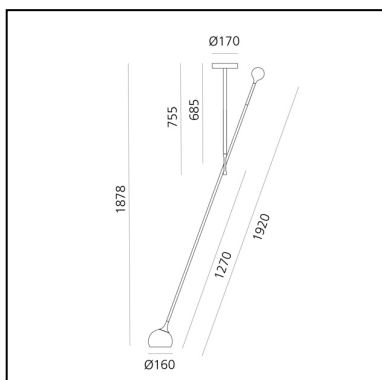

IXA - Ceiling XL - Red

Foster + Partners Industrial Design

IP20  Dimmerable: 

LUMINAIRE

- Watt: **14W**
- CCT: **3000K**
- CRI: **90**

DESCRIPTION

* The product is not yet available.

PRODUCT CODE: NEW

FEATURES

- Article Code: - - -
- Colour: **Red**
- Installation: **Ceiling**
- Series: **Design Collection, Novelties**
- design by: **Foster + Partners Industrial Design**

DIMENSIONS

- Height: **cm 187**
- Base Diameter: **cm 17**