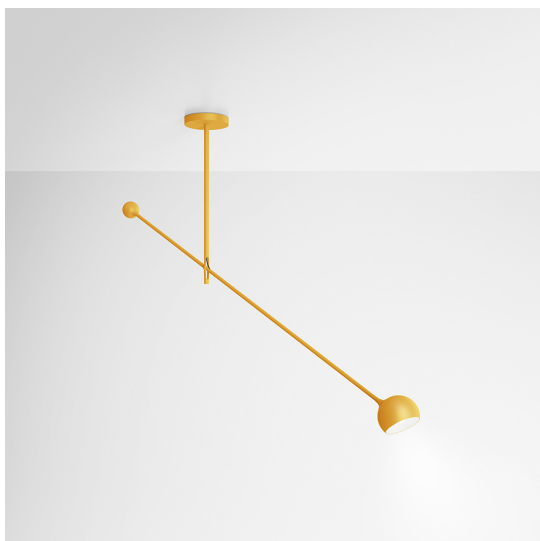

IXA - Ceiling XL - Yellow

Foster + Partners Industrial Design

IP20  Dimmerable: 

LUMINAIRE

- Watt: **14W**
- CCT: **3000K**
- CRI: **90**

DESCRIPTION

* The product is not yet available.

PRODUCT CODE: NEW

FEATURES

- Article Code: - - -
- Colour: **Yellow**
- Installation: **Ceiling**
- Series: **Design Collection, Novelties**
- design by: **Foster + Partners Industrial Design**

DIMENSIONS

- Height: **cm 187**
- Base Diameter: **cm 17**