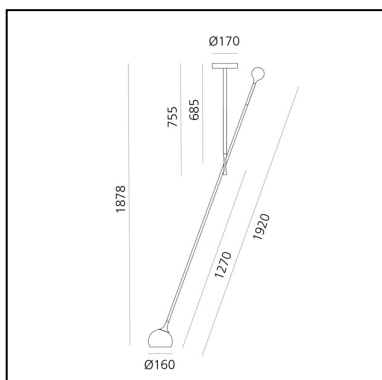

IXA - Ceiling XL - Yellow

Foster + Partners Industrial Design

IP20  Dimmerable: 

LUMINAIRE

- Watt: **14W**
- CCT: **3000K**
- CRI: **90**

DESCRIPTION

* The product is not yet available.

PRODUCT CODE: NEW

FEATURES

- Article Code: - - -
- Colour: **Yellow**
- Installation: **Ceiling**
- Series: **Design Collection, Novelties**
- design by: **Foster + Partners Industrial Design**

DIMENSIONS

- Height: **cm 187**
- Base Diameter: **cm 17**