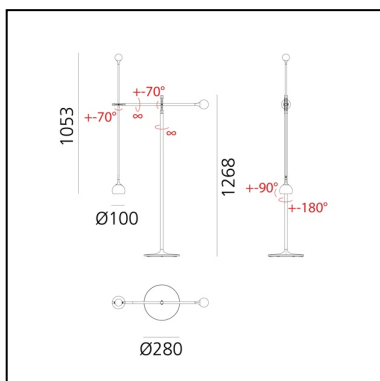

IXA - Floor - Yellow

Foster + Partners Industrial Design

IP20  Dimmerable: 

LUMINAIRE

- Watt: **9W**
- Delivered lumens output: **465lm**
- CCT: **3000K**
- Efficiency: **56%**
- Efficacy: **51.69lm/W**
- CRI: **90**

DESCRIPTION

Inspired by Alexander Calder's dynamic sculptures, the design interprets the idea of "elegant balance" through precision engineering.

Ixa is a complete and transversal family composed through the combination of an adjustable spherical head, rods and counterweights. It is a smart and scalable principle that allows the Ixa family to expand with the addition of new versions. A larger head is combined with two new structures, wall and ceiling, recalibrated to balance the weight and bring light into the space to respond to different lighting needs.

DIMENSIONS

- Base Diameter: **cm 28**