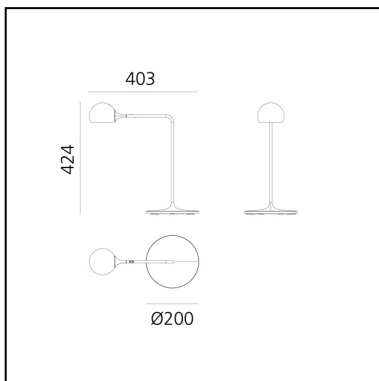

IxA - Table - Yellow

Foster + Partners Industrial Design

IP20  Dimmerable: 

LUMINAIRE

- Watt: **9W**
- Delivered lumens output: **465lm**
- CCT: **3000K**
- Efficiency: **56%**
- Efficacy: **51.69lm/W**
- CRI: **90**

PRODUCT CODE: 1110040A

FEATURES

- Article Code: **1110040A**
- Colour: **Yellow**
- Installation: **Table**
- Series: **Design Collection, Novelties**
- design by: **Foster + Partners Industrial Design**

DIMENSIONS

- Length: **cm 40.3**
- Height: **cm 42.4**
- Base Diameter: **cm 20**