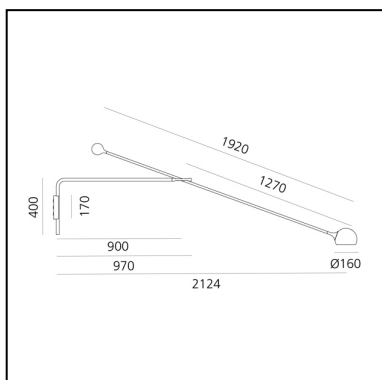

IXA - Wall XL - Red

Foster + Partners Industrial Design

IP20  Dimmerable: 

LUMINAIRE

- Watt: **14W**
- CCT: **3000K**
- CRI: **90**

DESCRIPTION

* The product is not yet available.

PRODUCT CODE: NEW

FEATURES

- Article Code: - - -
- Colour: **Red**
- Installation: **Wall**
- Series: **Design Collection, Novelties**
- design by: **Foster + Partners Industrial Design**

DIMENSIONS

- Length: **cm 212**
- Height: **cm 40**
- Base Diameter: **cm 17**