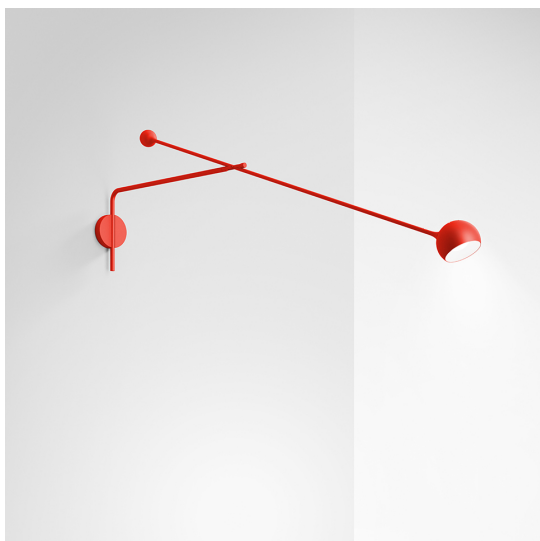

IXA - Wall XL - Red

Foster + Partners Industrial Design

IP20  Dimmerable: 

LUMINAIRE

- Watt: **14W**
- CCT: **3000K**
- CRI: **90**

DESCRIPTION

* The product is not yet available.

PRODUCT CODE: NEW

FEATURES

- Article Code: - - -
- Colour: **Red**
- Installation: **Wall**
- Series: **Design Collection, Novelties**
- design by: **Foster + Partners Industrial Design**

DIMENSIONS

- Length: **cm 212**
- Height: **cm 40**
- Base Diameter: **cm 17**