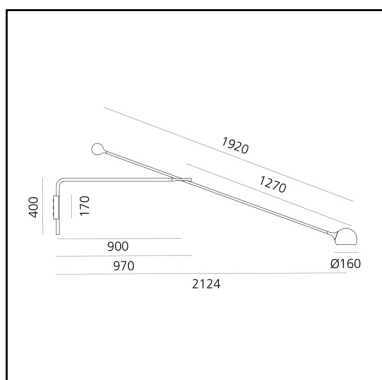

IXA - Wall XL - Yellow

Foster + Partners Industrial Design

IP20  Dimmerable: 

LUMINAIRE

- Watt: **14W**
- CCT: **3000K**
- CRI: **90**

DESCRIPTION

* The product is not yet available.

PRODUCT CODE: NEW

FEATURES

- Article Code: - - -
- Colour: **Yellow**
- Installation: **Wall**
- Series: **Design Collection, Novelties**
- design by: **Foster + Partners Industrial Design**

DIMENSIONS

- Length: **cm 212**
- Height: **cm 40**
- Base Diameter: **cm 17**