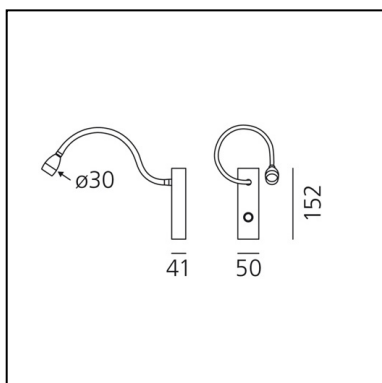

LUMINAIRE

- Watt: **2W**
- Delivered lumens output: **70lm**
- CCT: **3000K**
- Efficiency: **89%**
- Efficacy: **35.15lm/W**
- CRI: **80**

DESCRIPTION

Light fixture with high-performance LED light sources. Materials: Spot head in lathed aluminium, flexible arm in harmonic iron, PMMA lens, base plate in galvanized metal. Specification: Integrated driver.

PRODUCT CODE: SCENARIOS

FEATURES

- Article Code: **NL702725K0**
- Colour: **Aluminum**
- Installation: **Wall**
- Material: **Aluminum, steel, methacrylate**
- Series: **Scenarios**
- design by: **Studio Artemide**

DIMENSIONS

- Length: **cm 4.1**
- Width: **cm 5**
- Height: **cm 15.2**

SOURCES INCLUDED

- Category: **Led**
- Number: **1**
- Watt: **1W**
- Wattage (Single): **1W**
- Color temperature (K): **3000K**
- LED current: **350 mA**