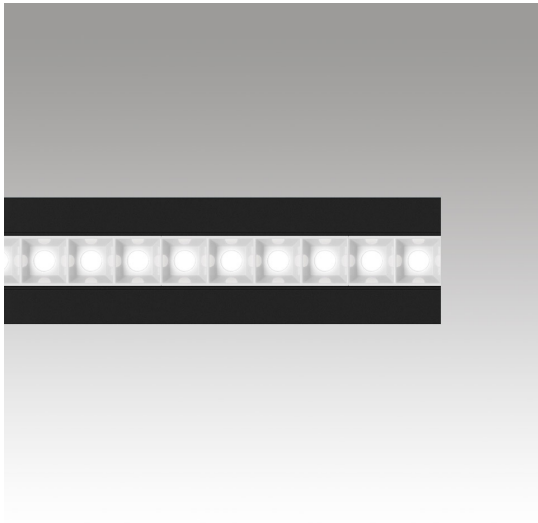

Katà Métron - Linear - 1184 - Black

Mario Cucinella

DESCRIPTION

* The product is not yet available.

LUMINAIRE

- Watt: **35W + 23W**

PRODUCT CODE: NEW

FEATURES

- Article Code: - - -
- Colour: **Black**
- Installation: **Suspension**
- Series: **Architectural Indoor, 2021 Artemide Collection**
- design by: **Mario Cucinella**

DIMENSIONS

- Length: **cm 118.4**
- Width: **cm 10**
- Height: **cm 5**