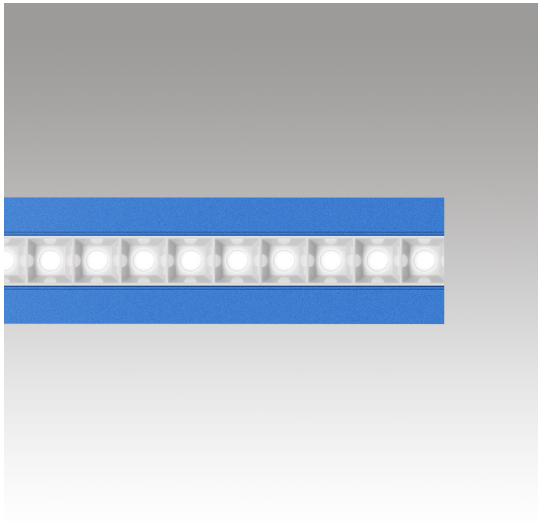

Katà Métron - Linear - 1184 - Blue

Mario Cucinella

LUMINAIRE

- Watt: **35W + 23W**

DESCRIPTION

* The product is not yet available.

PRODUCT CODE: NEW

FEATURES

- Article Code: - - -
- Colour: **Blue**
- Installation: **Suspension**
- Series: **Architectural Indoor, 2021 Artemide Collection**
- design by: **Mario Cucinella**

DIMENSIONS

- Length: **cm 118.4**
- Width: **cm 10**
- Height: **cm 5**