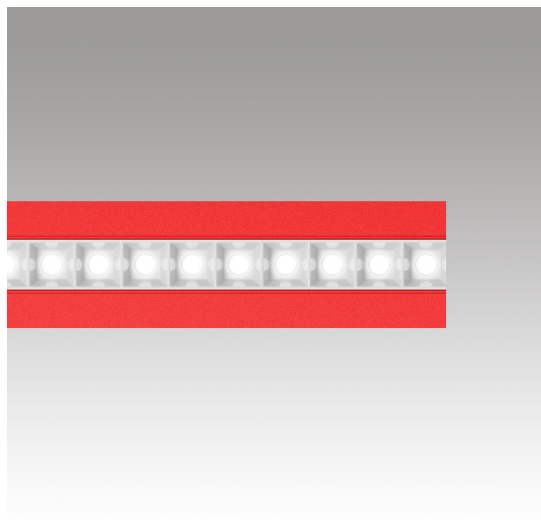

Katà Métron - Linear - 1184 - Red

Mario Cucinella

DESCRIPTION

* The product is not yet available.

LUMINAIRE

- Watt: **35W + 23W**

PRODUCT CODE: NEW

FEATURES

- Article Code: - - -
- Colour: **Red**
- Installation: **Suspension**
- Series: **Architectural Indoor, 2021 Artemide Collection**
- design by: **Mario Cucinella**

DIMENSIONS

- Length: **cm 118.4**
- Width: **cm 10**
- Height: **cm 5**