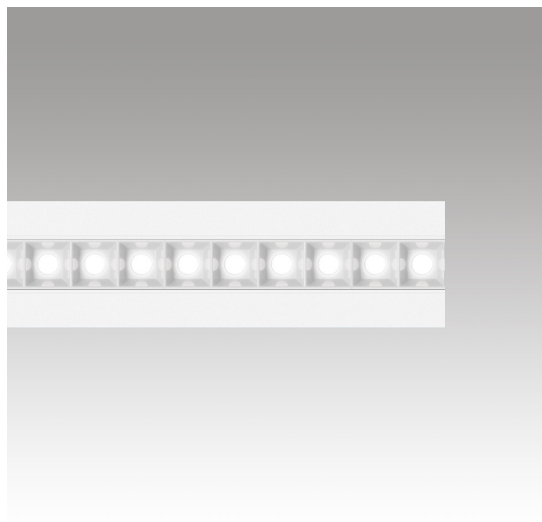

Katà Métron - Linear - 1184 - White

Mario Cucinella

LUMINAIRE

- Watt: **35W + 23W**

DESCRIPTION

* The product is not yet available.

PRODUCT CODE: NEW

FEATURES

- Article Code: - - -
- Colour: **White**
- Installation: **Suspension**
- Series: **Architectural Indoor, 2021 Artemide Collection**
- design by: **Mario Cucinella**

DIMENSIONS

- Length: **cm 118.4**
- Width: **cm 10**
- Height: **cm 5**