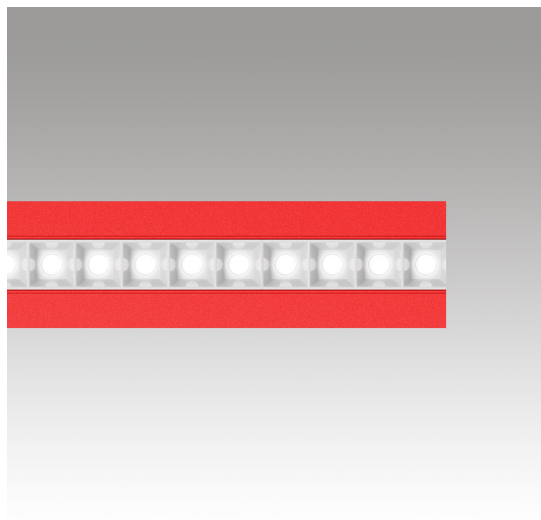

Katà Métron - Linear - 592 - Red

Mario Cucinella

DESCRIPTION

* The product is not yet available.

LUMINAIRE

- Watt: **18W + 18W**

PRODUCT CODE: NEW

FEATURES

- Article Code: - - -
- Colour: **Red**
- Installation: **Suspension**
- Series: **Architectural Indoor, 2021 Artemide Collection**
- design by: **Mario Cucinella**

DIMENSIONS

- Length: **cm 59.2**
- Width: **cm 10**
- Height: **cm 5**