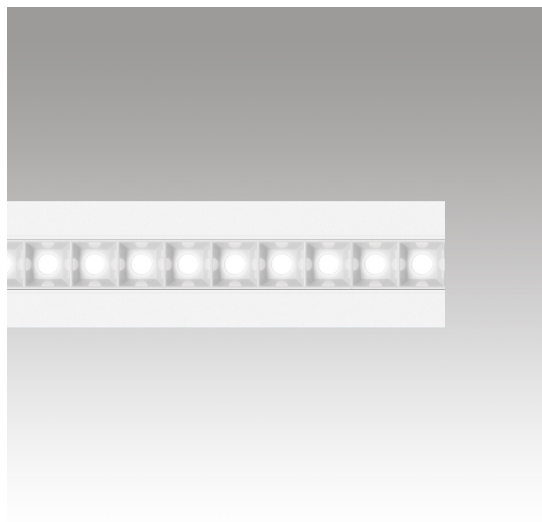

Katà Métron - Linear - 592 - White

Mario Cucinella

LUMINAIRE

- Watt: **18W + 18W**

DESCRIPTION

* The product is not yet available.

PRODUCT CODE: NEW

FEATURES

- Article Code: - - -
- Colour: **White**
- Installation: **Suspension**
- Series: **Architectural Indoor, 2021 Artemide Collection**
- design by: **Mario Cucinella**

DIMENSIONS

- Length: **cm 59.2**
- Width: **cm 10**
- Height: **cm 5**