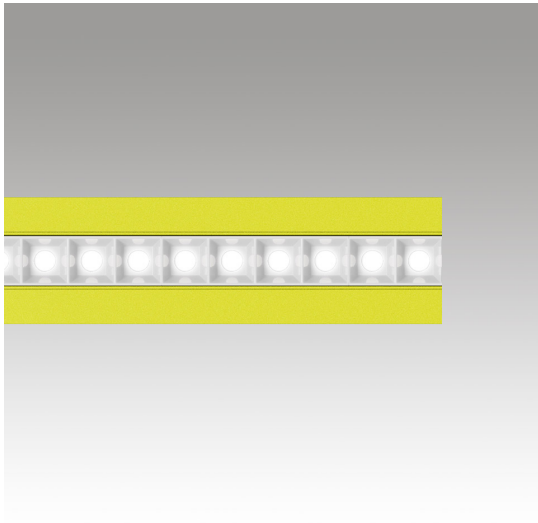

Katà Métron - Linear - 592 - Yellow

Mario Cucinella

DESCRIPTION

* The product is not yet available.

LUMINAIRE

- Watt: **18W + 18W**

PRODUCT CODE: NEW

FEATURES

- Article Code: - - -
- Colour: **Yellow**
- Installation: **Suspension**
- Series: **Architectural Indoor, 2021 Artemide Collection**
- design by: **Mario Cucinella**

DIMENSIONS

- Length: **cm 59.2**
- Width: **cm 10**
- Height: **cm 5**