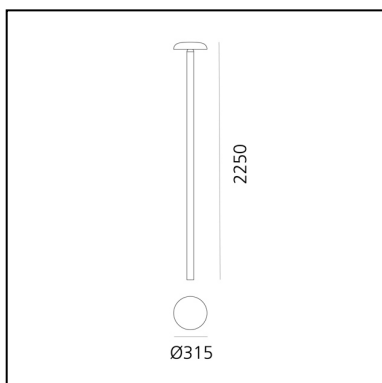

Knop 225

BIG - Bjarke Ingels Group

IP65  

LUMINAIRE

- Watt: **24W**

DESCRIPTION

* The product is not yet available.

PRODUCT CODE: NEW

FEATURES

- Article Code: - - -
- Colour: **Silver**
- Installation: **Bollard**
- Series: **Novelties, Architectural Outdoor**
- design by: **BIG - Bjarke Ingels Group**

DIMENSIONS

- Height: **cm 225**
- Diameter: **cm 31.5**