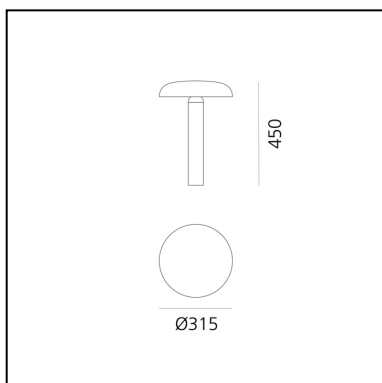

Knop 45

BIG - Bjarke Ingels Group

IP65  

LUMINAIRE

- Watt: **17W**

DESCRIPTION

* The product is not yet available.

PRODUCT CODE: NEW

FEATURES

- Article Code: - - -
- Colour: **Silver**
- Installation: **Bollard**
- Series: **Novelties, Architectural Outdoor**
- design by: **BIG - Bjarke Ingels Group**

DIMENSIONS

- Height: **cm 45**
- Diameter: **cm 31.5**