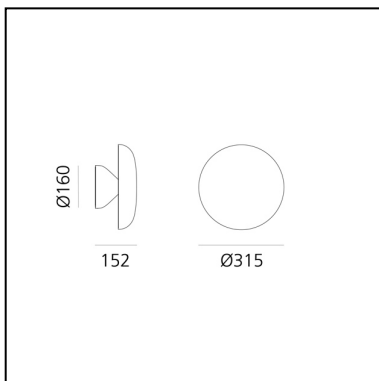

Knop Wall/Ceiling

BIG - Bjarke Ingels Group

IP65  

LUMINAIRE

- Watt: **17W**

DESCRIPTION

* The product is not yet available.

PRODUCT CODE: NEW

FEATURES

- Article Code: - - -
- Colour: **Silver**
- Installation: **Wall**
- Series: **Novelties, Architectural Outdoor**
- design by: **BIG - Bjarke Ingels Group**

DIMENSIONS

- Height: **cm 15.2**
- Diameter: **cm 31.5**
- Base Diameter: **cm 16**