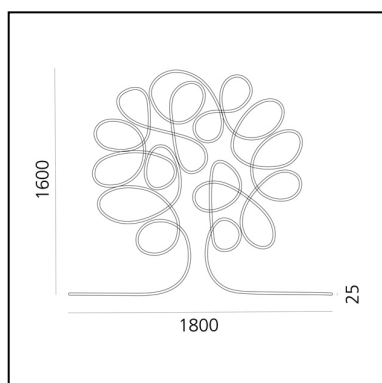

La linea 25 - "Tree"

BIG - Bjarke Ingels Group

IP65   Dimmerable: 

LUMINAIRE

- Watt: **250W**
- CCT: **3000K**
- CRI: **90**
- Dimmable Typology: **APP,Push,Dali**

Notes

Weight 0,7 kg/m

DESCRIPTION

DIMENSIONS

- Length: **1800 mm**
- Width: **50 mm**
- Height: **1600 mm**
- Diameter: **25 mm**

Accessories

NO
IMAGE
AVAILABLE

Remote Driver - 320W - 90-305Vac - 250x68x40
(LxWxH) - On-Off - IP65 DV1107

NO
IMAGE
AVAILABLE