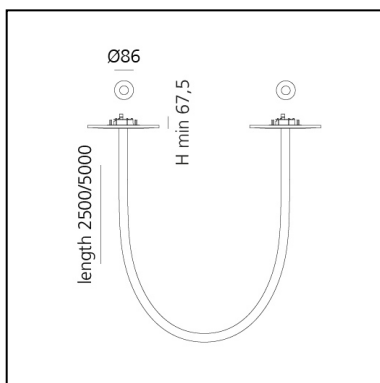

La linea - 2,5mt - Recessed Trimless

BIG - Bjarke Ingels Group

IP65   Dimmerable: 

LUMINAIRE

- Watt: **15W/m**
- Delivered lumen output: **960 lm/m**
- CCT: **3000K**
- Efficiency: **100%**
- Efficacy: **64lm/W**
- CRI: **95**
- Dimmable Typology: **APP,Push,Dali**

Notes

5 wall/ceiling supports included
Weight 1,4 kg/m
Driver not included

DESCRIPTION

La Linea is a flexible tube of light capable to freely twist and turn in space according to undefined geometries. It easily fits into indoor and outdoor spaces with fixing elements that disappear into the cross section, allowing countless applications in a broad variety of locations thanks to an unprecedented combination of factors including light quality, IP protection grade and flexibility. Available in 2.5 and 5-meter lengths.

DIMENSIONS

- Length: **2500 mm**
- Diameter: **40 mm**

Accessories

NO
IMAGE
AVAILABLE

Additional wall/ceiling support R304975

NO
IMAGE
AVAILABLE

Driver 120W - CV 220-240V - 24VDC - SELV -
Undimmable - IP20 DV1033