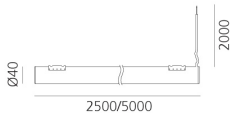

LUMINAIRE

- Watt: **13W/m**
- Delivered lumens output: **1300lm/m**
- CCT: **3000K**
- CRI: **90**

Notes

DESCRIPTION

BIG's idea is once again transposed into a product that looks basic, but is rich of technological innovation instead, thanks to the know-how of Artemide. La Linea is a flexible tube of light, capable to freely twist and turn in space according to undefined geometries. It easily fits into indoor and outdoor spaces, with fixing elements concealed inside its section, and enables countless applications in a broad variety of locations by leveraging on an unprecedented combination of factors, including quality of light, IP protection grade, flexibility, modularity. An individual element is 2,5 or 5 metres long, but can be extended by means of joints concealed inside its profile, without visible shadows or signs. Through its mechanical and structural characteristics, it can easily adjust to extreme climatic conditions and resist to weather agents and high minimum and maximum temperatures (from -20°C to +40°C). La Linea generates an even and comfortable high-efficiency diffused light through its patented optical unit. Its utmost formal simplicity reveals complex optical research, combined with savoir-faire with respect to materials and manufacturing in designing a high-performance lighting solution. Its patented section brings together several types of intelligence connected with optical, as well as material, mechanical, manufacturing principles and sustainable values, which take care of each individual aspect of the product's life stages. It can be folded to minimize the packaging bulk, ensures very high efficiency and easy maintenance, and is bound to last a very long time for its multi-purpose and flexible character. With its minimal footprint in space, it can disappear by adhering to the architecture or become highly expressive by folding three-dimensionally in space and designing soft or linear graphic elements that set the pace of the surrounding environment. La Linea turns light into an ideal fixture for outdoor spaces, architectures, parks, or public and urban areas to requalify common spaces, create social and engaging landscapes, and promote relations between people and their surroundings. La Linea is a basic principle that generates an open system and a comprehensive relation with space and with man. It encourages direct interaction, and its emission can be controlled by means of the Artemide app, the innovative and user-friendly light management system developed by Artemide for all its LED products.

PRODUCT CODE: T4600010

FEATURES

- Article Code: **T4600010**
- Colour: **White**
- Installation: **CeilingWall**
- Material: **Silicone flexible tube**
- Series: **Design Collection, 2020 Artemide Collection**
- Environment: **Indoor**
- design by: **BIG - Bjarke Ingels Group**

DIMENSIONS

- Length: **cm 500**
- Diameter: **cm 4**