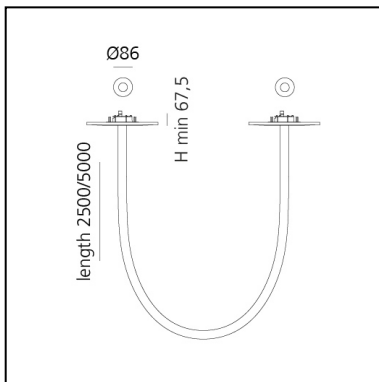

La linea - 5mt - Recessed Trimless

BIG - Bjarke Ingels Group

IP65   Dimmerable: 

LUMINAIRE

- Watt: **15W/m**
- Delivered lumen output: **960 lm/m**
- CCT: **3000K**
- Efficiency: **100%**
- Efficacy: **64lm/W**
- CRI: **95**
- Dimmable Typology: **APP,Push,Dali**

Notes

10 wall/ceiling supports included
Weight 1,4 kg/m
Driver not included

DESCRIPTION

La Linea is a flexible tube of light capable to freely twist and turn in space according to undefined geometries. It easily fits into indoor and outdoor spaces with fixing elements that disappear into the cross section, allowing countless applications in a broad variety of locations thanks to an unprecedented combination of factors including light quality, IP protection grade and flexibility. Available in 2.5 and 5-meter lengths.

DIMENSIONS

- Length: **5000 mm**
- Diameter: **40 mm**

Accessories

NO
IMAGE
AVAILABLE

Additional wall/ceiling support R304975

NO
IMAGE
AVAILABLE

Driver 120W - CV 220-240V - 24VDC - SELV -
Undimmable - IP20 DV1033