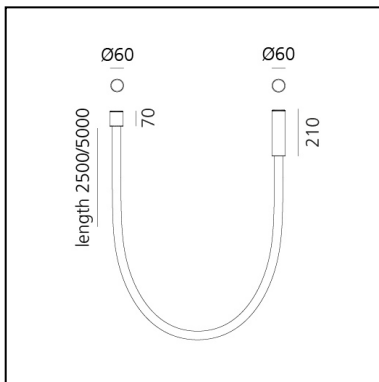

La linea - 5mt - SMD

BIG - Bjarke Ingels Group

IP65  

LUMINAIRE

- Watt: **15W/m**
- Delivered lumen output: **960 lm/m**
- CCT: **3000K**
- Efficiency: **100%**
- Efficacy: **64lm/W**
- CRI: **95**

Notes

10 wall/ceiling supports included
Weight 1,4 kg/m
Driver included

DESCRIPTION

La Linea is a flexible tube of light capable to freely twist and turn in space according to undefined geometries. It easily fits into indoor and outdoor spaces with fixing elements that disappear into the cross section, allowing countless applications in a broad variety of locations thanks to an unprecedented combination of factors including light quality, IP protection grade and flexibility. Available in 2.5 and 5-meter lengths.

DIMENSIONS

- Length: **5000 mm**
- Diameter: **40 mm**

Accessories

NO
IMAGE
AVAILABLE

Additional
wall/ceiling
support
R304975