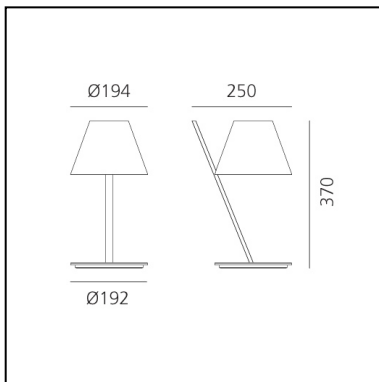

LUMINAIRE

- Watt: **5W**
- Delivered lumen output: **307lm**
- Efficiency: **65%**
- Efficacy: **61.38lm/W**
- CRI: **80**

DESCRIPTION

An archetypal lampshade balancing on a slanted rod creates a balanced and stylish geometric composition that is mesmerising despite its simplicity. The lampshade is a light plastic volume closed by two diffusers that produce a delightful soft direct and indirect light. The joint supports the lampshade on a minimalist resting point, connecting it to the aluminum rod.

FEATURES

- Product Code: **1751030A**
- Colour: **Black**
- Installation: **Table**
- Material: **polycarbonate, aluminium, methacrylate**
- Series: **Design Collection**
- Environment: **Indoor**
- design by: **Quaglio Simonelli**

DIMENSIONS

- Length: **250 mm**
- Width: **194 mm**
- Height: **370 mm**
- Base Diameter: **192 mm**
- Glow Wire Test: **650°**

SOURCES NOT INCLUDED

- Category: **LED RETROFIT**
- Number: **1**
- Socket: **E14**