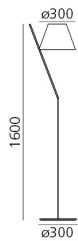

La Petite Floor - Black

Quaglio Simonelli

LUMINAIRE

- Watt: **#N/DW**
- Delivered lumens output: **676lm**
- CCT: **2700K**
- Efficiency: **57%**
- Efficacy: **61.44lm/W**
- CRI: **80**

DESCRIPTION

An archetypal lampshade balanced on a tilted stem. Simple elements, exquisitely combined into an amazing geometric composition, recall basic forms matched with different materials for technological reasons. Despite its plain and simple look, this lamp clearly conveys the skills of Artemide. The lampshade is a lightweight plastic volume closed by two diffusers that produce a pleasant soft direct and indirect light. The joint connects the lampshade with the aluminium stem on a minimal support. These simple elements are combined into a plain and elegant object, where the tilted stem is counterbalanced by the lampshade's volume. "La Petite walks on a wire, balancing between full and empty. There is no symmetry in its design, but there is order. A subtle harmony of elements disassembled, in equilibrium at the boundary between light and dark." Quaglio Simonelli

PRODUCT CODE: 1753030A

FEATURES

- Article Code: **1753030A**
- Colour: **Black**
- Installation: **Floor**
- Material: **Polycarbonate, aluminium, methacrylate**
- Series: **Design Collection**
- Environment: **Indoor**
- design by: **Quaglio Simonelli**

DIMENSIONS

- Width: **cm 38**
- Height: **cm 160**
- Diameter: **cm 30**
- Base Diameter: **cm 30**

SOURCES NOT INCLUDED

- Category: **LED RETROFIT**
- Number: **1**
- Watt: **12W**
- Socket: **E27**
- Color temperature (K): **3000 K**