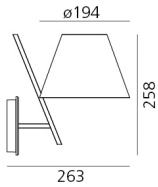

LUMINAIRE

- Watt: **6W**
- Delivered lumens output: **326lm**
- CCT: **2700K**
- Efficiency: **65%**
- Efficacy: **54.3lm/W**
- CRI: **80**

DESCRIPTION

An archetypal lampshade balanced on a tilted stem. Simple elements, exquisitely combined into an amazing geometric composition, recall basic forms matched with different materials for technological reasons. Despite its plain and simple look, this lamp clearly conveys the skills of Artemide. The lampshade is a lightweight plastic volume closed by two diffusers that produce a pleasant soft direct and indirect light. The joint connects the lampshade with the aluminium stem on a minimal support. These simple elements are combined into a plain and elegant object, where the tilted stem is counterbalanced by the lampshade's volume.

PRODUCT CODE: 1752030A

FEATURES

- Article Code: **1752030A**
- Colour: **Black**
- Installation: **Wall**
- Material: **Polycarbonate, aluminium, methacrylate**
- Series: **Design Collection**
- Environment: **Indoor**
- Emission: **diffused**
- design by: **Quaglio Simonelli**

DIMENSIONS

- Width: **cm 26.3**
- Height: **cm 25.8**
- Diameter: **cm 19.4**

SOURCES NOT INCLUDED

- Category: **LED RETROFIT**
- Number: **1**
- Watt: **6W**
- Socket: **E14**
- Color temperature (K): **2700K**
- CRI: **80**
- Service Life: **L70(6K) > 25000h**