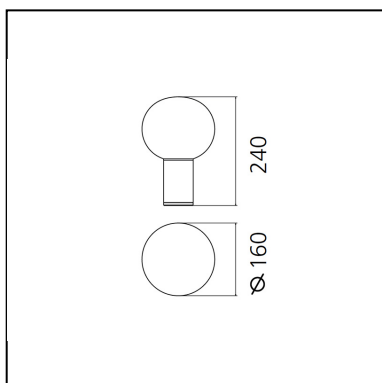

Laguna 16 Table - Satin Brass

Matteo Thun & Partners

IP20  

LUMINAIRE

- Watt: **6W**
- Voltage: **220-240V**
- Delivered lumens output: **369lm**
- CCT: **2700K**
- Efficiency: **79%**
- Efficacy: **61.55lm/W**
- CRI: **80**

DESCRIPTION

A wide collection of glass lighting appliances available in three sizes. Each size is available in the table, floor, ceiling and suspension version. Materials: lamp body in extruded aluminum; diffuser in blown glass. Specification: the milkywhite, blown glass with crystal nuances produces a soft spot light on the table top or wall, plus a highperforming light towards the surrounding environment.

PRODUCT CODE: 1800140A

FEATURES

- Article Code: **1800140A**
- Colour: **Satin brass**
- Installation: **Table**
- Material: **Blown glass, aluminium**
- Series: **Design Collection**
- design by: **Matteo Thun & Partners**

DIMENSIONS

- Height: **cm 24**
- Diameter: **cm 16**
- Base Diameter: **cm 6.5**
- Glow Wire Test: **750°C**

SOURCES NOT INCLUDED

- Category: **LED RETROFIT**
- Number: **1**
- Watt: **8W**
- Socket: **E14**