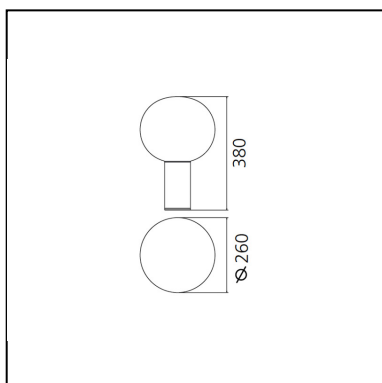

Laguna 26 Table - Satin Brass

Matteo Thun & Partners

IP20  

LUMINAIRE

- Watt: **18W**
- Voltage: **220-240V**
- Delivered lumens output: **1203lm**
- CCT: **2700K**
- Efficiency: **79%**
- Efficacy: **67lm/W**
- CRI: **80**
- Dimmer Typology: **Microswitch Dimmer**

DESCRIPTION

A wide collection of glass lighting appliances available in three sizes. Each size is available in the table, floor, ceiling and suspension version. Materials: lamp body in extruded aluminum; diffuser in blown glass. Specification: the milkywhite, blown glass with crystal nuances produces a soft spot light on the table top or wall, plus a highperforming light towards the surrounding environment.

PRODUCT CODE: 1805140A

FEATURES

- Article Code: **1805140A**
- Colour: **Satin brass**
- Installation: **Table**
- Material: **Blown glass, aluminium**
- Series: **Design Collection**
- design by: **Matteo Thun & Partners**

DIMENSIONS

- Height: **cm 38.3**
- Diameter: **cm 26**
- Base Diameter: **cm 9**
- Glow Wire Test: **750°C**

SOURCES NOT INCLUDED

- Category: **LED RETROFIT**
- Number: **1**
- Watt: **20W**
- Socket: **E27**