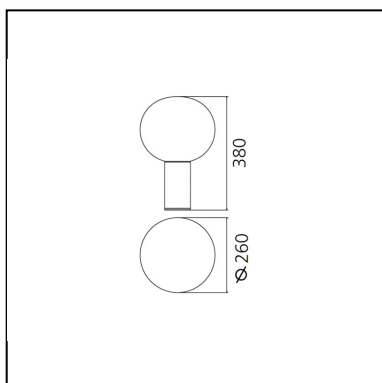

Laguna 26 Table - Satin Bronze

Matteo Thun & Partners

IP20  

LUMINAIRE

- Watt: **18W**
- Voltage: **220-240V**
- Delivered lumens output: **1203lm**
- CCT: **2700K**
- Efficiency: **79%**
- Efficacy: **66.82lm/W**
- CRI: **80**
- Dimmer Typology: **Microswitch Dimmer**

DESCRIPTION

A wide collection of glass lighting appliances available in three sizes. Each size is available in the table, floor, ceiling and suspension version. Materials: lamp body in extruded aluminum; diffuser in blown glass. Specification: the milkywhite, blown glass with crystal nuances produces a soft spot light on the table top or wall, plus a highperforming light towards the surrounding environment.

PRODUCT CODE: 1805160A

FEATURES

- Article Code: **1805160A**
- Colour: **Satin Bronze**
- Installation: **Table**
- Material: **Blown glass, aluminium**
- Series: **Design Collection**
- design by: **Matteo Thun & Partners**

DIMENSIONS

- Height: **cm 38.3**
- Diameter: **cm 26**
- Base Diameter: **cm 9**
- Glow Wire Test: **750°C**

SOURCES NOT INCLUDED

- Category: **LED RETROFIT**
- Number: **1**
- Watt: **20W**
- Socket: **E27**