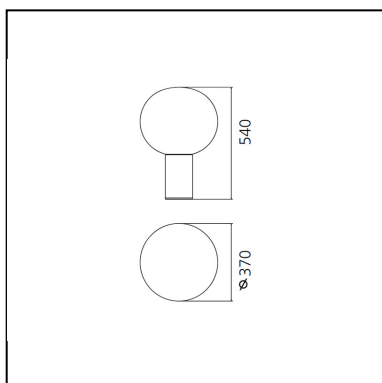

LUMINAIRE

- Watt: **18W**
- Voltage: **220-240V**
- Delivered lumens output: **1158lm**
- CCT: **2700K**
- Efficiency: **76%**
- Efficacy: **64.32lm/W**
- CRI: **80**
- Dimmer Typology: **Microswitch Dimmer**

DESCRIPTION

A wide collection of glass lighting appliances available in three sizes. Each size is available in the table, floor, ceiling and suspension version. Materials: lamp body in extruded aluminum; diffuser in blown glass. Specification: the milkywhite, blown glass with crystal nuances produces a soft spot light on the table top or wall, plus a highperforming light towards the surrounding environment.

PRODUCT CODE: 1809140A

FEATURES

- Article Code: **1809140A**
- Colour: **Satin brass**
- Installation: **Table**
- Material: **Blown glass, aluminium**
- Series: **Design Collection**
- design by: **Matteo Thun & Partners**

DIMENSIONS

- Height: **cm 54.1**
- Diameter: **cm 37**
- Base Diameter: **cm 13**
- Glow Wire Test: **750°**

SOURCES NOT INCLUDED

- Category: **LED RETROFIT**
- Number: **1**
- Watt: **20W**
- Socket: **E27**