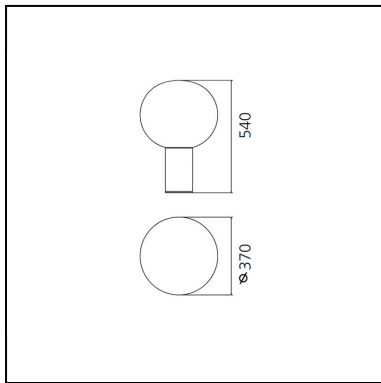

Laguna 37 Table - Satin Brass

Matteo Thun & Partners

IP20  

LUMINAIRE *

- Watt: **20W**
- Voltage: **220-240V**
- Delivered lumen output: **1507lm**
- Efficiency: **76%**
- Efficacy: **88.66lm/W**
- CRI: **80**

– Dimmer Typology: **Microswitch Dimmer**

Light measurements are provided in relative form and technical lighting calculations may be updated according to the effective source used.

DESCRIPTION

A cylindrical base accommodates the light source, concealing it while supporting the blown glass diffuser. The blown milk glass with plate-glass shading makes it possible to achieve a soft light on the work surface or the wall and a higher-performing light towards the room.

FEATURES

- Product Code: **1809140A**
- Colour: **Satin brass**
- Installation: **Table**
- Material: **Blown glass, aluminium**
- Series: **Design Collection**
- design by: **Matteo Thun & Partners**

DIMENSIONS

- Height: **541 mm**
- Diameter: **370 mm**
- Base Diameter: **130 mm**
- Glow Wire Test: **750°**

SOURCES NOT INCLUDED

- Category: **LED RETROFIT**
- Number: **1**
- Watt: **20W**
- Socket: **E27**