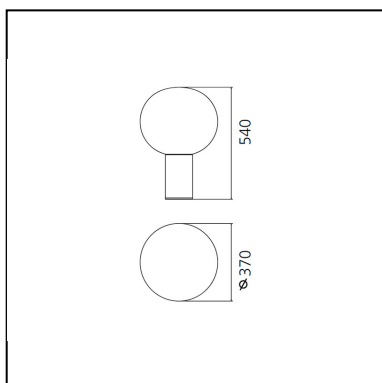

Laguna 37 Table - Satin Bronze

Matteo Thun & Partners

IP20  

LUMINAIRE

- Watt: **18W**
- Voltage: **220-240V**
- Delivered lumens output: **1158lm**
- CCT: **2700K**
- Efficiency: **76%**
- Efficacy: **64.32lm/W**
- CRI: **80**
- Dimmer Typology: **Microswitch Dimmer**

DESCRIPTION

A wide collection of glass lighting appliances available in three sizes. Each size is available in the table, floor, ceiling and suspension version. Materials: lamp body in extruded aluminum; diffuser in blown glass. Specification: the milkywhite, blown glass with crystal nuances produces a soft spot light on the table top or wall, plus a highperforming light towards the surrounding environment.

PRODUCT CODE: 1809160A

FEATURES

- Article Code: **1809160A**
- Colour: **Satin Bronze**
- Installation: **Table**
- Material: **Blown glass, aluminium**
- Series: **Design Collection**
- design by: **Matteo Thun & Partners**

DIMENSIONS

- Height: **cm 54.1**
- Diameter: **cm 37**
- Base Diameter: **cm 13**
- Glow Wire Test: **750°**

SOURCES NOT INCLUDED

- Category: **LED RETROFIT**
- Number: **1**
- Watt: **20W**
- Socket: **E27**